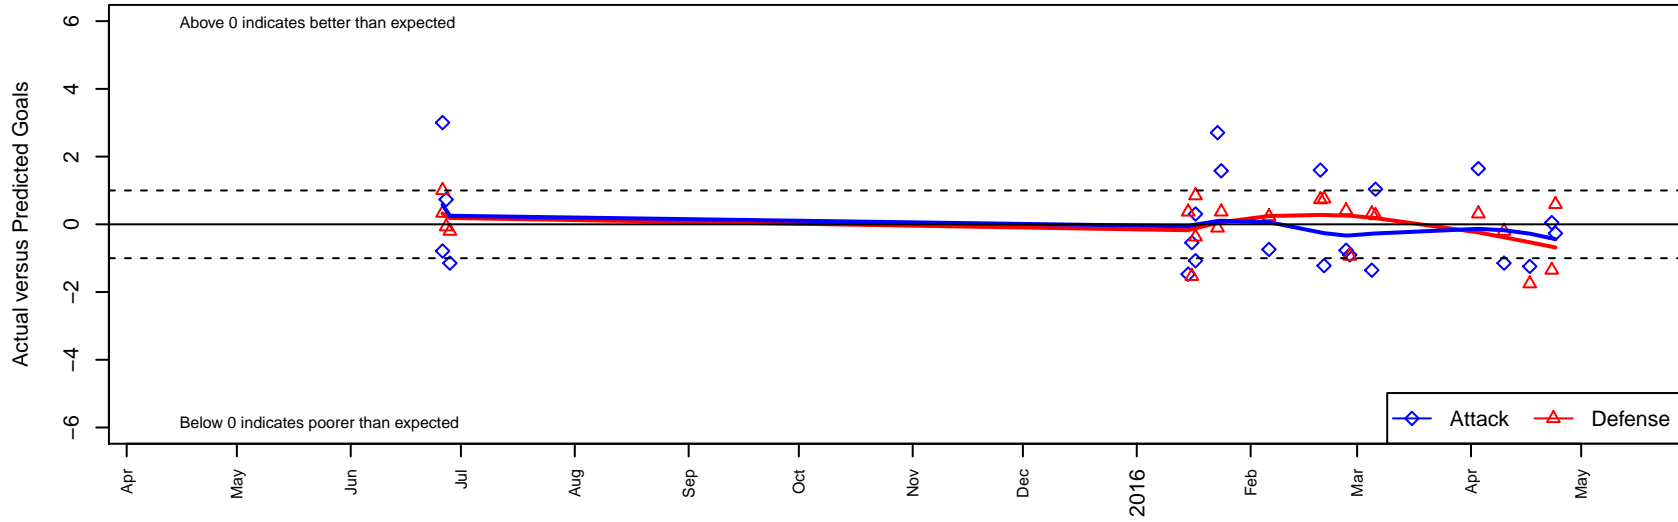

# Crossfire OR Blue I G98

Crossfire Oregon  
 Tigard, OR  
 G98 total strength=1519  
 attack=12.59 defense=11.61  
 fall league = PTT G98 Div 1  
 notes= Reserves

alt names used:  
 Crossfire Blue  
 Crossfire Oregon 98 Blue I  
 Crossfire Oregon 98 Blue I

Venues played:  
 2015 Clash At the Border Gold/Silver/Bronze H  
 2015 Portland Winter Showcase U17  
 2015 PTT G98 Division 1  
 2015 OYS State Cup G98

**Crossfire OR Blue I G98**  
 Dots are actual minus expected GF (blue circles) and GA (red triangles).  
 Blue line is smoothed change in attack strength. Red is smoothed change in defense strength.

**attack and defense variance (black dot)  
relative to other teams  
and top 10 in region**

**attack and defense rating  
relative to others at age  
and all opponents in last 13 months**

**Performance relative to 13 month average**