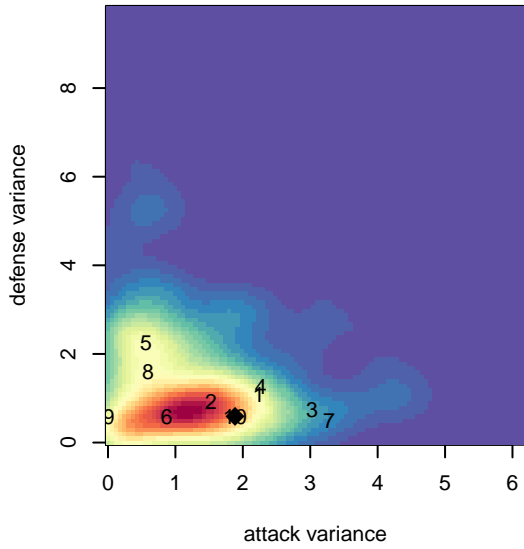

# Crossfire OR Blue I G98

Crossfire Oregon  
 Tigard, OR  
 G98 total strength=1519  
 attack=12.59 defense=11.61  
 fall league = PTT G98 Div 1  
 notes= Reserves

alt names used:  
 Crossfire Blue  
 Crossfire Oregon 98 Blue I  
 Crossfire Oregon 98 Blue I

Venues played:  
 2015 Clash At the Border Gold/Silver/Bronze H  
 2015 Portland Winter Showcase U17  
 2015 PTT G98 Division 1  
 2015 OYS State Cup G98

**Crossfire OR Blue I G98**  
 Dots are actual minus expected GF (blue circles) and GA (red triangles).  
 Blue line is smoothed change in attack strength. Red is smoothed change in defense strength.

**attack and defense variance (black dot)  
relative to other teams  
and top 10 in region**

**attack and defense rating  
relative to others at age  
and all opponents in last 13 months**

**Performance relative to 13 month average**