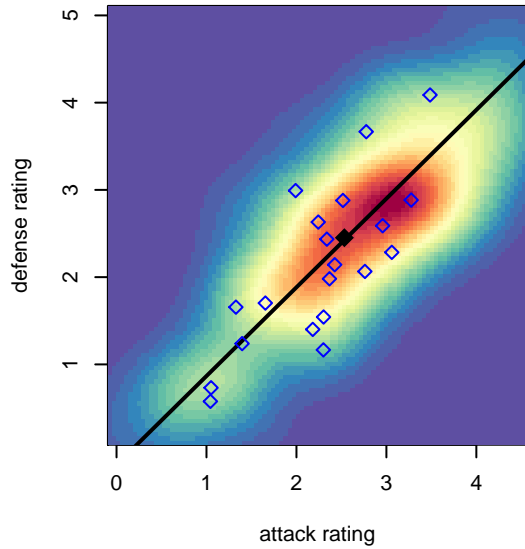

# Crossfire OR Blue I G98

Crossfire Oregon  
 Tigard, OR  
 G98 total strength=1519  
 attack=12.59 defense=11.61  
 fall league = PTT G98 Div 1  
 notes= Reserves

alt names used:  
 Crossfire Blue  
 Crossfire Oregon 98 Blue I  
 Crossfire Oregon 98 Blue I

Venues played:  
 2015 Clash At the Border Gold/Silver/Bronze H  
 2015 Portland Winter Showcase U17  
 2015 PTT G98 Division 1  
 2015 OYS State Cup G98

**Crossfire OR Blue I G98**  
 Dots are actual minus expected GF (blue circles) and GA (red triangles).  
 Blue line is smoothed change in attack strength. Red is smoothed change in defense strength.

**attack and defense variance (black dot)  
relative to other teams  
and top 10 in region**

**attack and defense rating  
relative to others at age  
and all opponents in last 13 months**

**Performance relative to 13 month average**