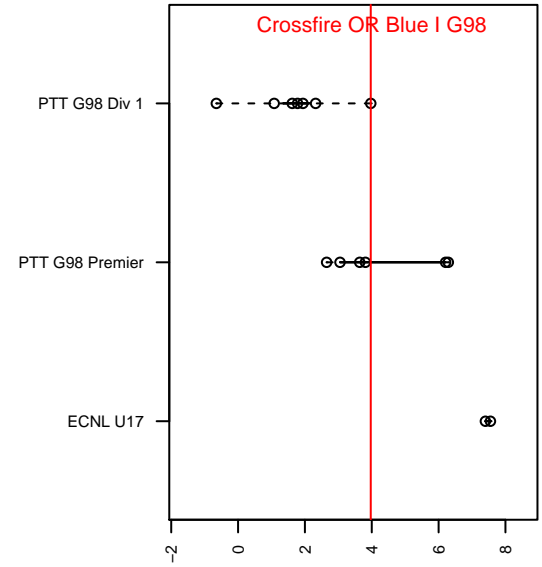

# Crossfire OR Blue I G98

Crossfire Oregon  
 Tigard, OR  
 G98 total strength=1519  
 attack=12.59 defense=11.61  
 fall league = PTT G98 Div 1  
 notes= Reserves

alt names used:  
 Crossfire Blue  
 Crossfire Oregon 98 Blue I  
 Crossfire Oregon 98 Blue I

Venues played:  
 2015 Clash At the Border Gold/Silver/Bronze H  
 2015 Portland Winter Showcase U17  
 2015 PTT G98 Division 1  
 2015 OYS State Cup G98

**Crossfire OR Blue I G98**  
 Dots are actual minus expected GF (blue circles) and GA (red triangles).  
 Blue line is smoothed change in attack strength. Red is smoothed change in defense strength.

**attack and defense variance (black dot)  
relative to other teams  
and top 10 in region**

**attack and defense rating  
relative to others at age  
and all opponents in last 13 months**

**Performance relative to 13 month average**