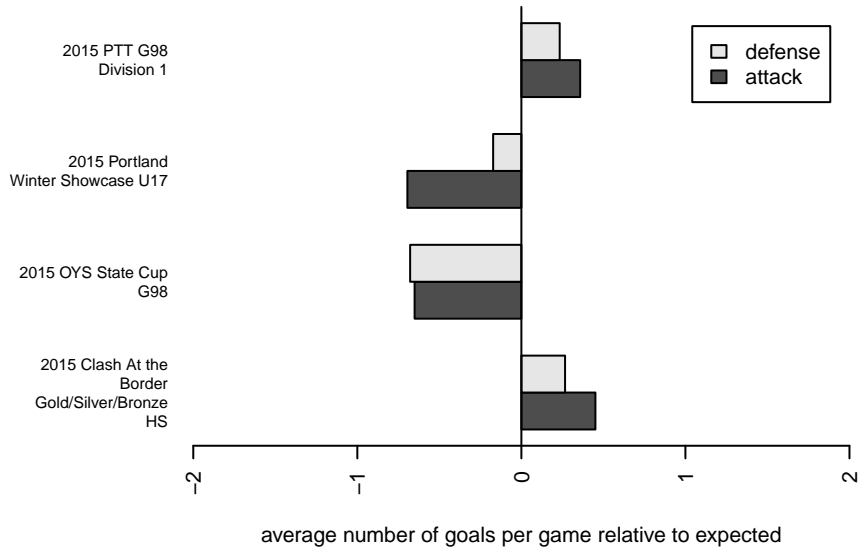

# Crossfire OR Blue I G98

Crossfire Oregon  
 Tigard, OR  
 G98 total strength=1519  
 attack=12.59 defense=11.61  
 fall league = PTT G98 Div 1  
 notes= Reserves

alt names used:  
 Crossfire Blue  
 Crossfire Oregon 98 Blue I  
 Crossfire Oregon 98 Blue I

Venues played:  
 2015 Clash At the Border Gold/Silver/Bronze H  
 2015 Portland Winter Showcase U17  
 2015 PTT G98 Division 1  
 2015 OYS State Cup G98

**Crossfire OR Blue I G98**  
 Dots are actual minus expected GF (blue circles) and GA (red triangles).  
 Blue line is smoothed change in attack strength. Red is smoothed change in defense strength.

**attack and defense variance (black dot)  
relative to other teams  
and top 10 in region**

**attack and defense rating  
relative to others at age  
and all opponents in last 13 months**

**Performance relative to 13 month average**